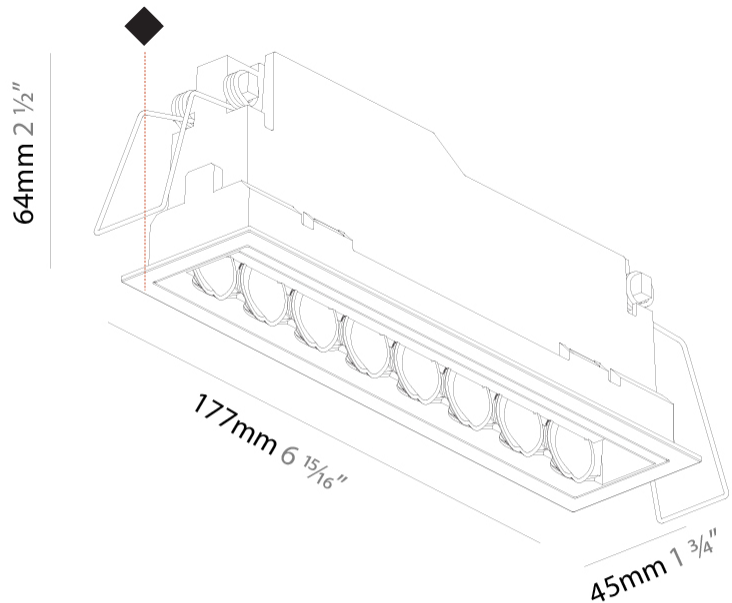

GENERAL

Series: Magiq Hollow Wallwash
Subseries: Magiq Hollow Wallwash
Brand: Prolicht
Division: Architectural
Mounting Type: Recessed
Mounting Location: Ceiling
Subcategory: Wallwash

PHYSICAL

Shape: Rectangle
Length (mm): 177
Length (in): 6 ¹⁵ / ₁₆
Width (mm): 45
Width (in): 1 ³ / ₄
Height (mm): 64
Height (in): 2 ¹ / ₂
Ceiling Thickness (mm): 5 - 30
Ceiling Thickness (in): 1/16 - 1 ³ / ₁₆
Min. Recessing Depth (mm): 100
Min. Recessing Depth (in): 3 ¹⁵ / ₁₆
Light Distribution: Downlight
Fixture Finish: SSR / BKV / CWI / CRY / HAB / UFT / ITA / RUA / FTG / MYG / LOD / PUS / FRO / FUP / KIA / POP / BLS / SPG / MEY / GOH / GUM / CHC / COM / ABZ / JAG / OBR / MOS / ROR
Fixture Material: Aluminum Die Cast
Cut-out Measurements: 170mm / 6 11/16" x 38mm / 1 1/2"

OPTICAL

RATINGS AND CERTIFICATIONS

Certified By: CSA Certified to UL and CSA Standards
IP rating: IP20

100mm
3 ¹⁵/₁₆"

5 - 30 mm
³/₁₆" - 1 ³/₁₆"

170mm x 38mm
6 ¹¹/₁₆" x 1 ¹/₂"

MAGIQ HOLLOW WALLWASH RECESSED

A35582-