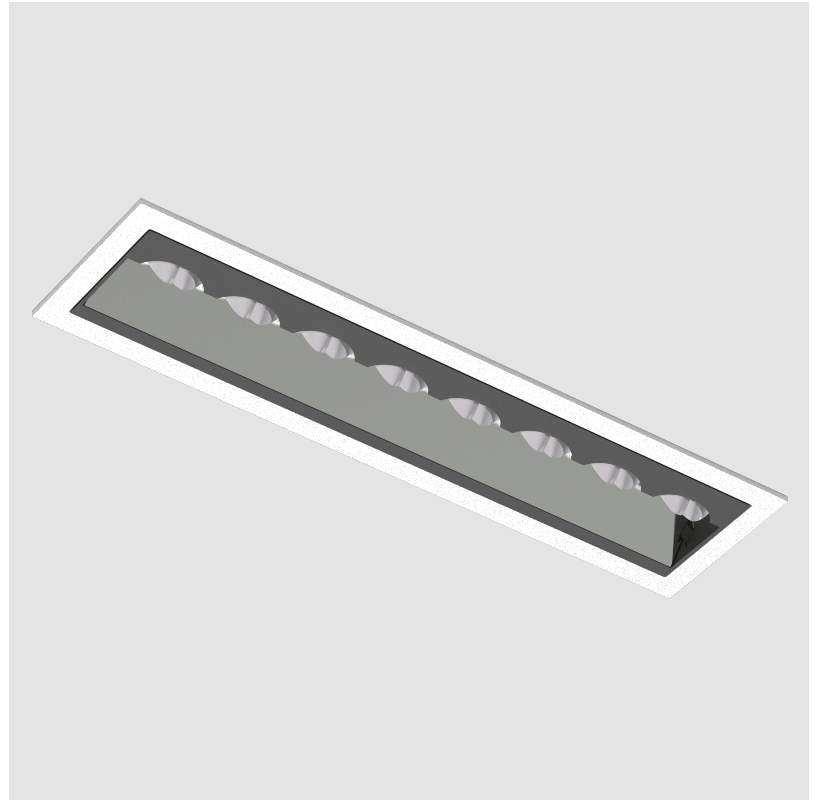

GENERAL

Series: Magiq Hollow Wallwash
Subseries: Magiq Hollow Wallwash
Brand: Prolicht
Division: Architectural
Mounting Type: Recessed
Mounting Location: Ceiling
Subcategory: Wallwash

PHYSICAL

Shape: Rectangle
Length (mm): 177
Length (in): 6 ¹⁵ / ₁₆
Width (mm): 45
Width (in): 1 ³ / ₄
Height (mm): 64
Height (in): 2 ¹ / ₂
Ceiling Thickness (mm): 5 - 30
Ceiling Thickness (in): 1/16 - 1 ³ / ₁₆
Min. Recessing Depth (mm): 100
Min. Recessing Depth (in): 3 ¹⁵ / ₁₆
Light Distribution: Downlight
Fixture Finish: SSR / BKV / CWI / CRY / HAB / UFT / ITA / RUA / FTG / MYG / LOD / PUS / FRO / FUP / KIA / POP / BLS / SPG / MEY / GOH / GUM / CHC / COM / ABZ / JAG / OBR / MOS / ROR
Fixture Material: Aluminum Die Cast
Cut-out Measurements: 170mm / 6 11/16" x 38mm / 1 1/2"

OPTICAL

RATINGS AND CERTIFICATIONS

Certified By: CSA Certified to UL and CSA Standards
IP rating: IP20

100mm
3 ¹⁵/₁₆"

5 - 30 mm
³/₁₆" - 1 ³/₁₆"

170mm x 38mm
6 ¹¹/₁₆" x 1 ¹/₂"

MAGIQ HOLLOW WALLWASH RECESSED

A35582-

GENERAL

Series: Magiq Hollow Wallwash
Subseries: Magiq Hollow Wallwash Korona
Brand: Prolicht
Division: Architectural
Mounting Type: Recessed
Mounting Location: Ceiling
Subcategory: Wallwash

PHYSICAL

Shape: Rectangle
Length (mm): 177
Length (in): 6 ¹⁵ / ₁₆
Width (mm): 45
Width (in): 1 ³ / ₄
Height (mm): 64
Height (in): 2 ¹ / ₂
Ceiling Thickness (mm): 5 - 30
Min. Recessing Depth (mm): 100
Min. Recessing Depth (in): 3 ¹⁵ / ₁₆
Light Distribution: Downlight
Weight (kg): 0.395
Weight (lbs): 0.87
Fixture Finish: SSR / BKV / CWI / CRY / HAB / UFT / ITA / RUA / FTG / MYG / LOD / PUS / FRO / FUP / KIA / POP / BLS / SPG / MEY / GOH / GUM / CHC / COM / ABZ / JAG / OBR / MOS / ROR
Holder Finish: WHI / BLK
Fixture Material: Aluminum Die Cast